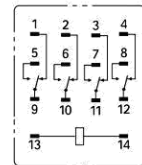

RELE 4PDT 14P 5A